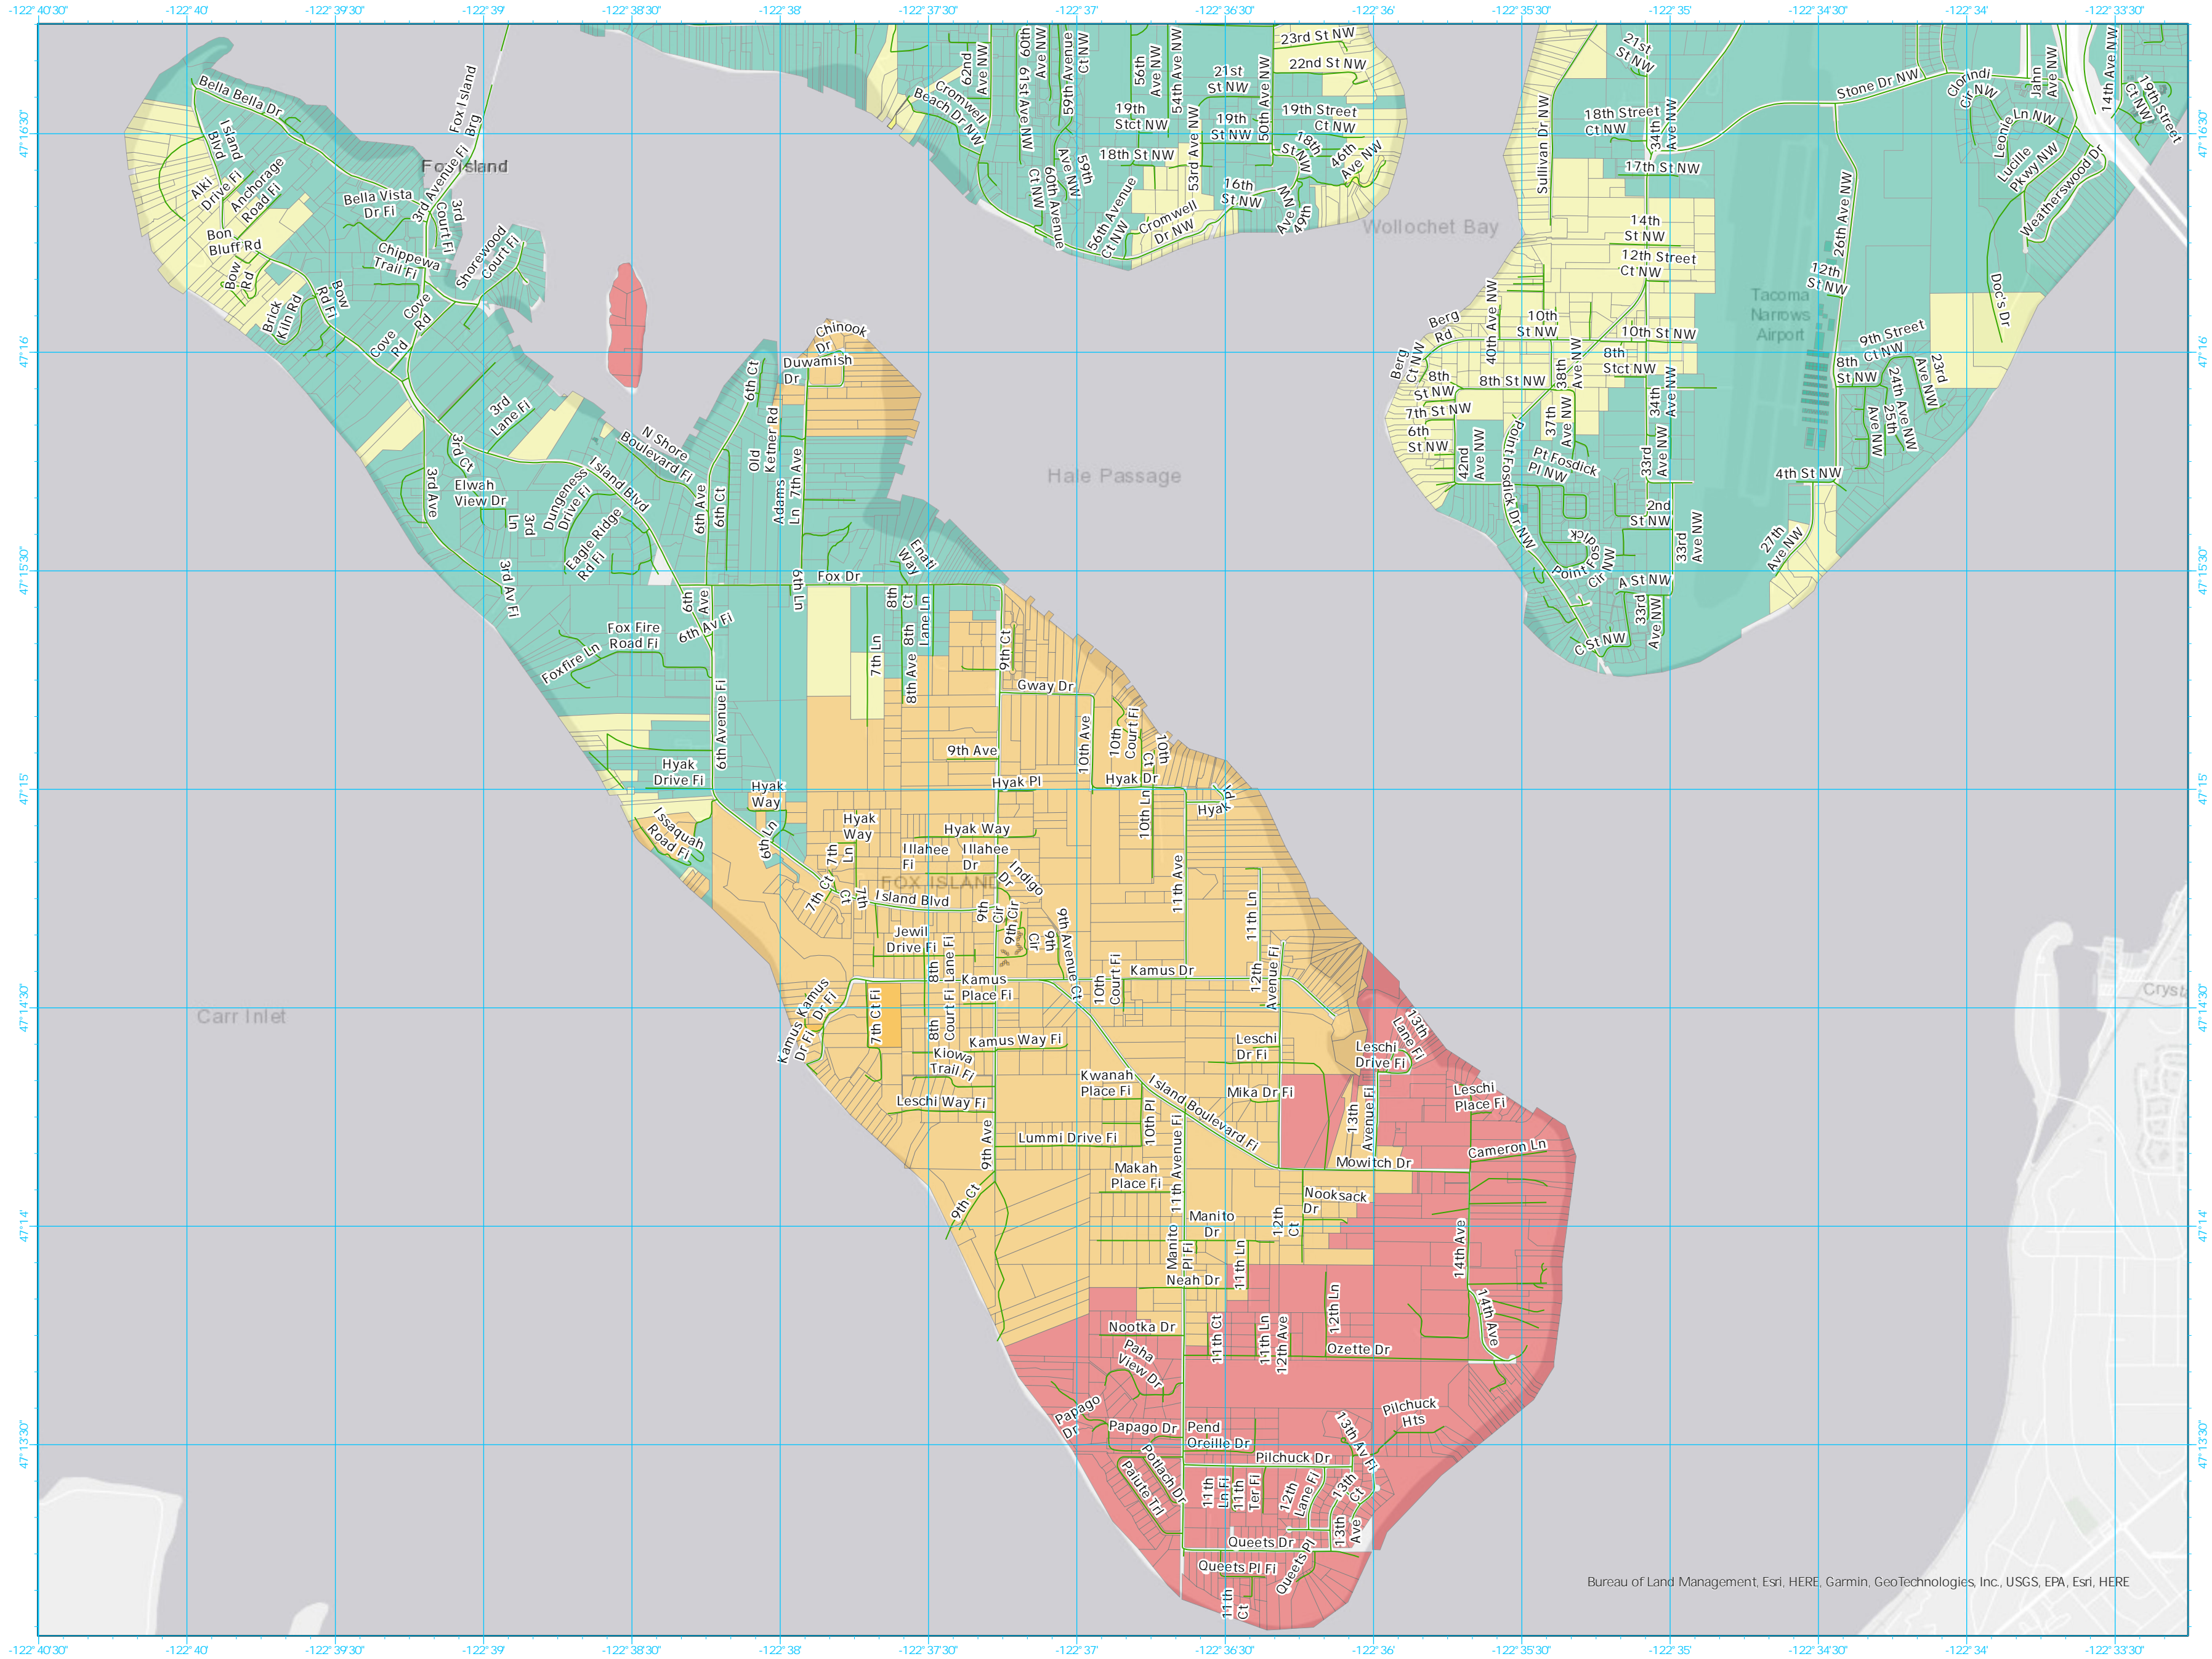

# Fox Island Protection Classes

## Protection Class

- 4
- 5
- 9
- 9A

FPD

Bureau of Land Management, Esri, HERE, Garmin, GeoTechnologies, Inc., USGS, EPA, Esri, HERE

Text